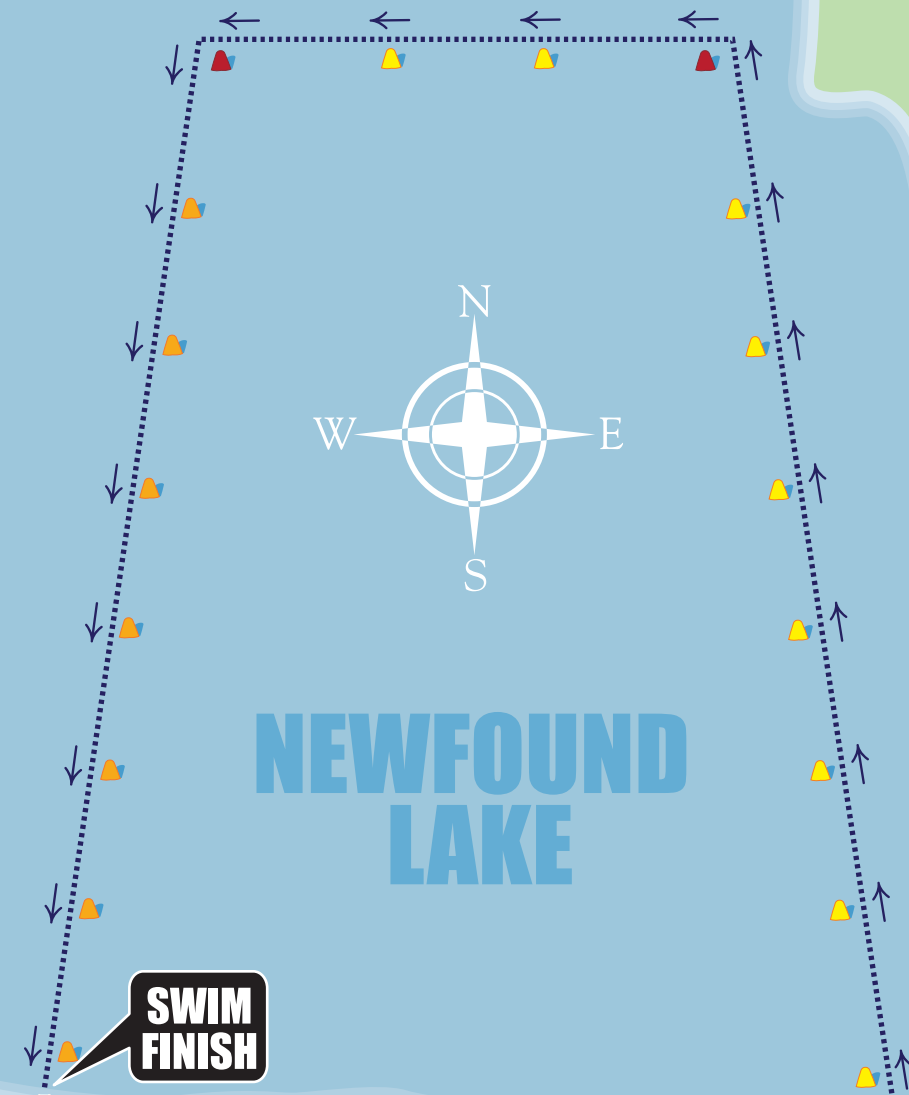

IRONMAN[®]

70.3[®] Mooseman[®]

NEWFOUND LAKE, NH

NEWFOUND LAKE

SWIM COURSE

- 1.2 Miles
- 1 Lap
- Newfound Lake, New Hampshire

T TRANSITION AREA

TRANSITION AREA

SWIM START

SWIM FINISH

Swim out to Bike Transition